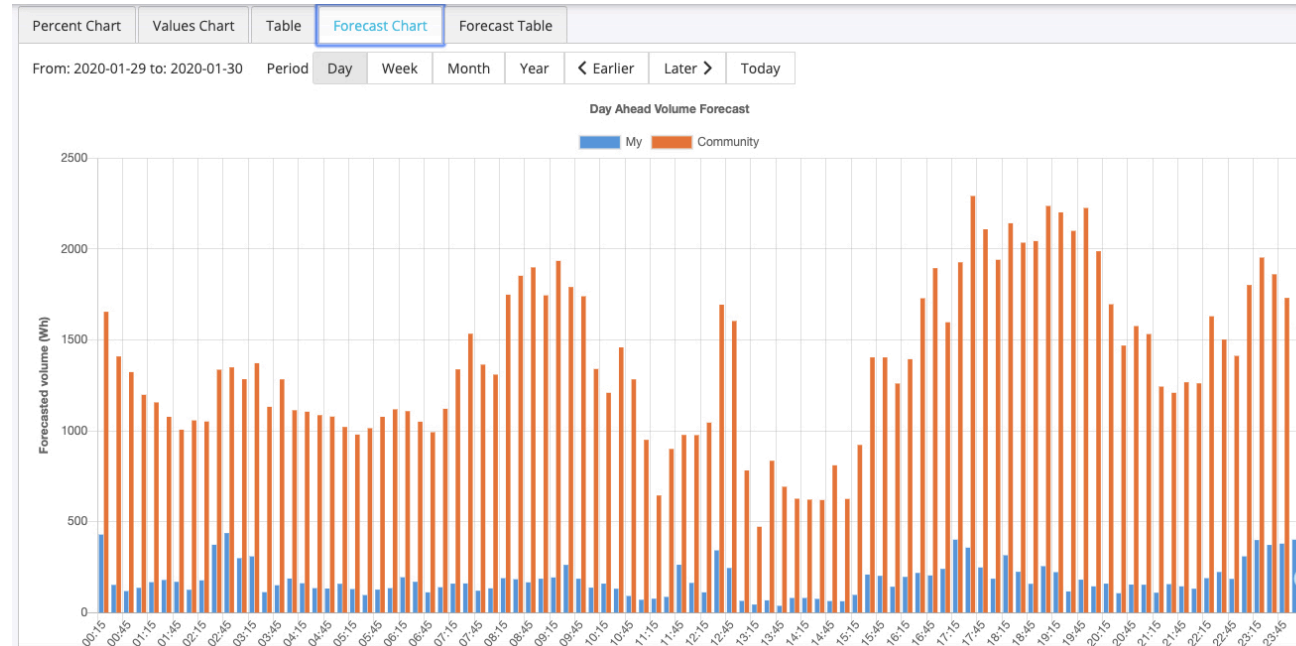

Aggregated trade

BILL & FINANCIAL SETTLEMENT

TRADE

Performance

From: 2020-01-29 to: 2020-01-30

Period Day Week Month Year <

Your energy cost:

In LES: 3.84€
Regular: 3.84€
You saved: 0 (0%)