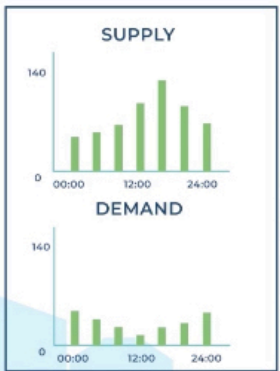

From: 2020-01-29 to: 2020-01-30

Period Day Week Month Year <

Your energy cost:

In LES: 3.84€

Regular: 3.84€

You saved: 0 (0%)

Understanding of performance versus community peers

Uw ecologische besparingen