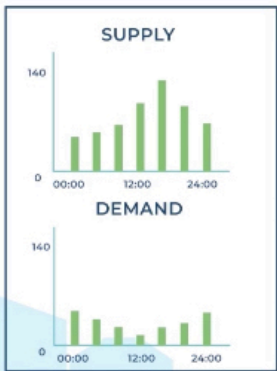

From: 2020-01-29 to: 2020-01-30

Period Day Week Month Year <

Your energy cost:

In LES: 3.84€

Regular: 3.84€

You saved: 0 (0%)

Understanding of performance versus community peers

Uw ecologische besparingen

Request demo

Uw Geïmporteerde Energie

Request demo

Aggregated trade

BILL & FINANCIAL SETTLEMENT

TRADE

Performance

From: 2020-01-29 to: 2020-01-30

Period Day Week Month Year <

Your energy cost:

In LES: 3.84€
Regular: 3.84€
You saved: 0 (0%)

Various controllable Assets

Solar,
(shared) Wind

Electrical
Storage

HVAC

Shared EVs